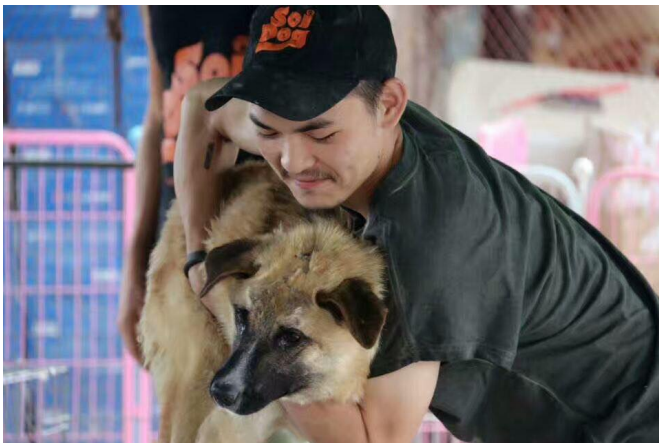

18 hours. Finally, the dogs arrived at the safety of the Zhengzhou shelter, but their problems haven't ended there.

Already struggling to cope with over 600 dogs, the additional 209 now means the shelter is at breaking point. With inadequate facilities and limited supplies of food and medication, your help is desperately needed if hundreds of rescued dogs are to recover and survive. These innocent animals have been so horrifically let down by humans, we can't let them die now. Will you please donate now to help them?

Please take action so that rescued dogs can have a safe place to sleep, enough food to eat, and the vital medical treatment needed to save them. Your support will not only ensure these dogs get a second chance at life, but will further strengthen the growing campaign to end the Asian dog meat trade. Please help by donating now.

A rescued dog is helped by volunteers at the Zhengzhou shelter

01:09

Watch the rescued dogs' journey to safety